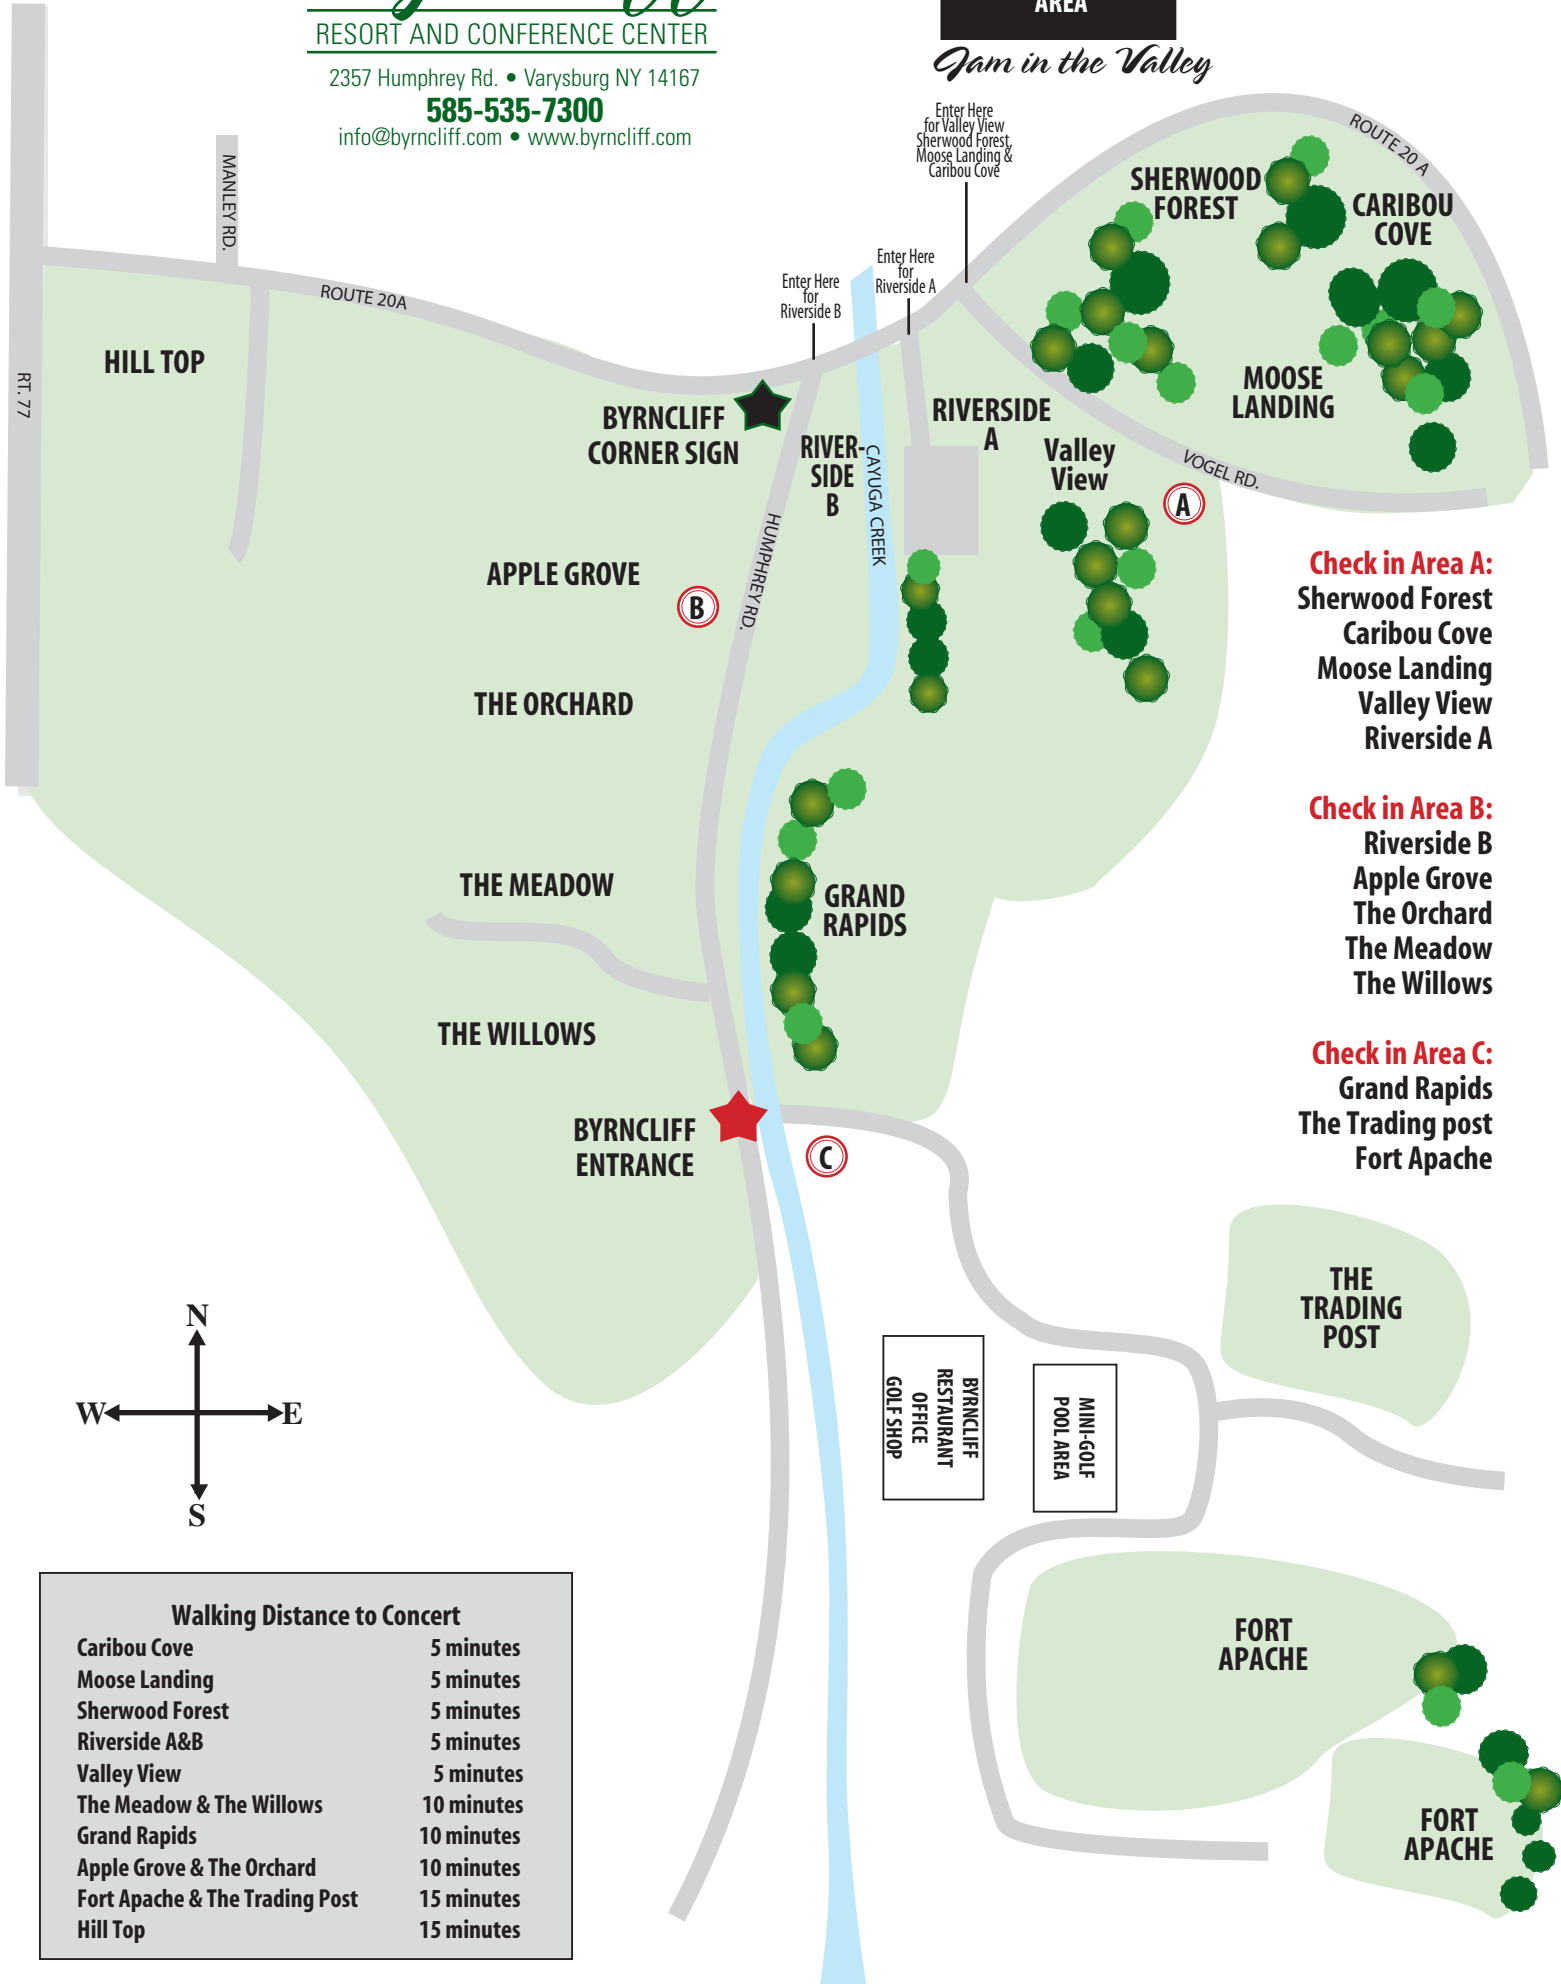

Byrncliff

RESORT AND CONFERENCE CENTER

2357 Humphrey Rd. • Varysburg NY 14167

585-535-7300

info@byrncliff.com • www.byrncliff.com

**CONCERT
AREA**

Jam in the Valley

Check in Area A:
 Sherwood Forest
 Caribou Cove
 Moose Landing
 Valley View
 Riverside A

Check in Area B:
 Riverside B
 Apple Grove
 The Orchard
 The Meadow
 The Willows

Check in Area C:
 Grand Rapids
 The Trading post
 Fort Apache

Walking Distance to Concert

Caribou Cove	5 minutes
Moose Landing	5 minutes
Sherwood Forest	5 minutes
Riverside A&B	5 minutes
Valley View	5 minutes
The Meadow & The Willows	10 minutes
Grand Rapids	10 minutes
Apple Grove & The Orchard	10 minutes
Fort Apache & The Trading Post	15 minutes
Hill Top	15 minutes

BYRNCLIFF
RESTAURANT
OFFICE
GOLF SHOP

MINI-GOLF
POOL AREA

THE
TRADING
POST

FORT
APACHE

FORT
APACHE